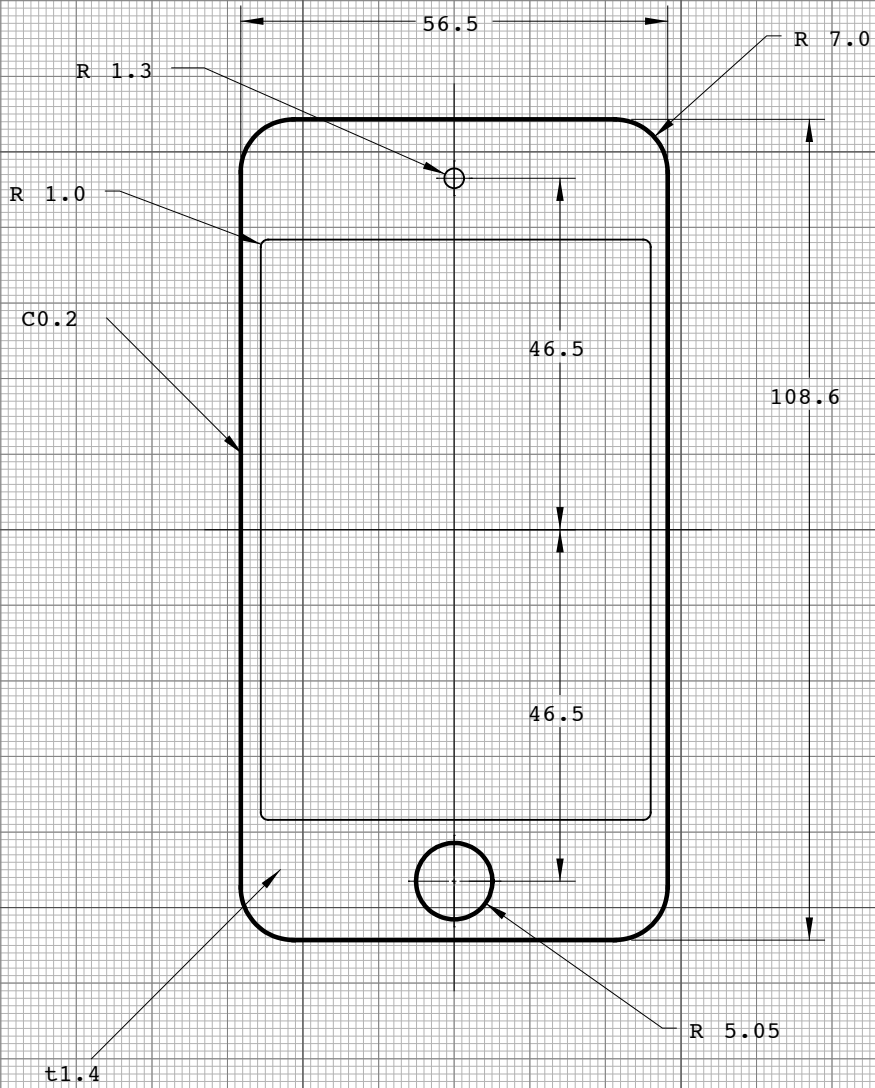

Front Glass

glass_back:C5/T96,1.4,30/S10,20
glass_front:+T96,1.4,100
glass_mask:C1/A
glass_sand:C1/R3,20,4,64/S50,2