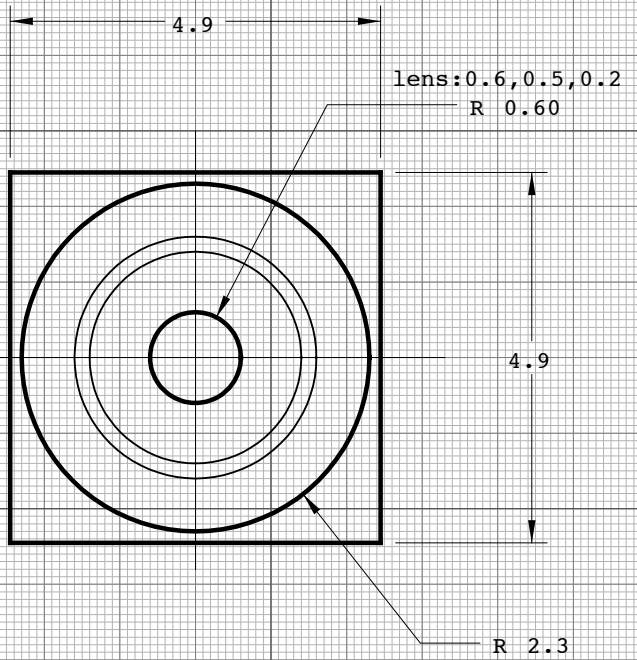

Front Cam

ABS_black:C1/R2,30,4,64B2N0.2/S70,3
 lens:C1/R15(40,60,100)/S20,50