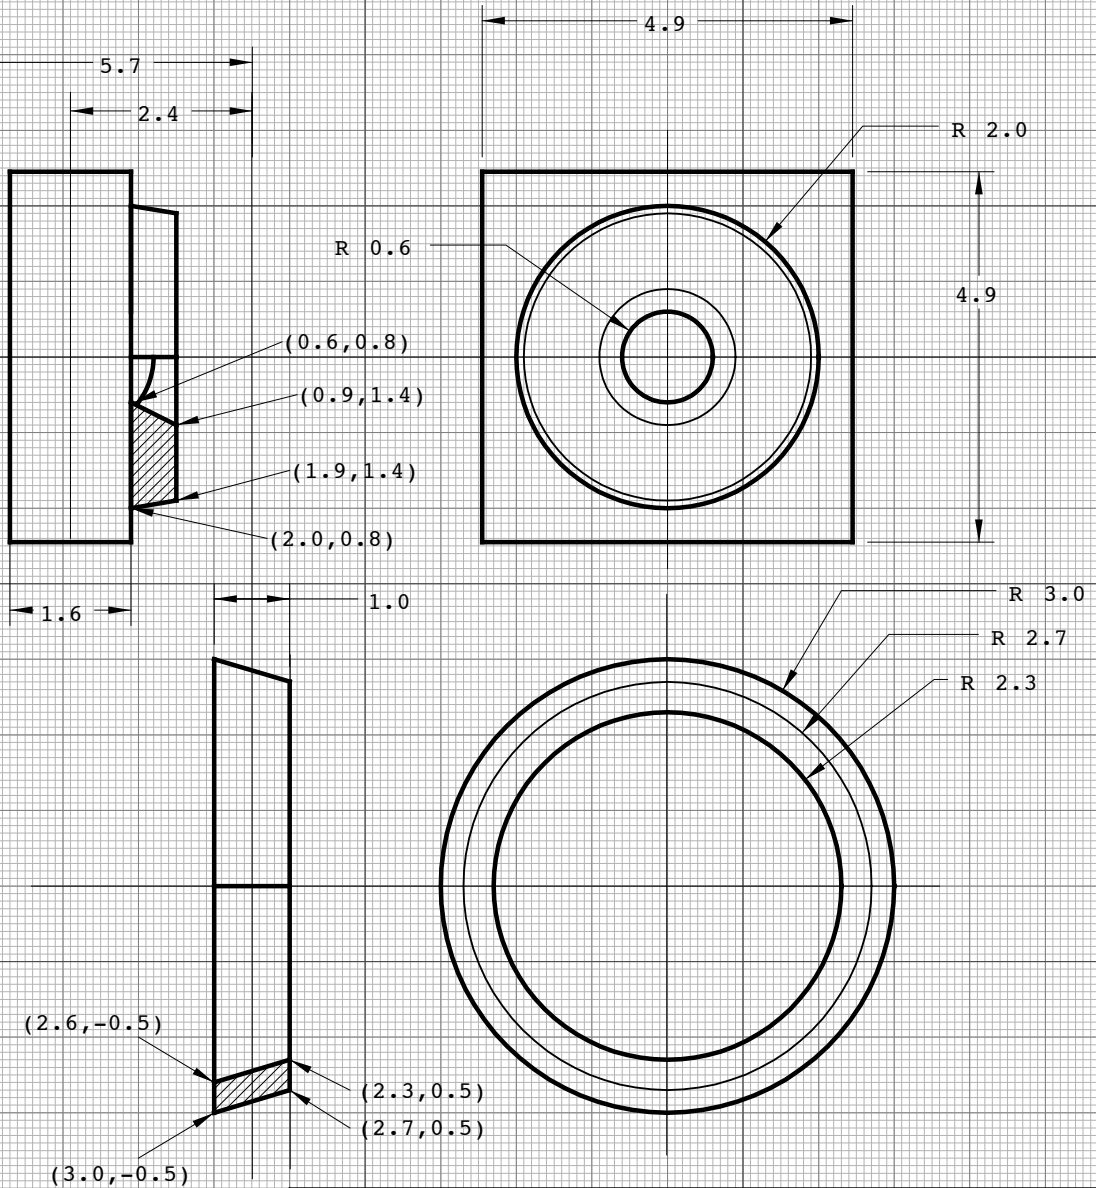

Back Cam

ABS_black:C1/R2,30,4,64B2N0.2/S70,3
 lens:C1/R15/S20,50
 metal:C1/L200,CA(125,2)/R60A/B20,T(R1,0,100,5)